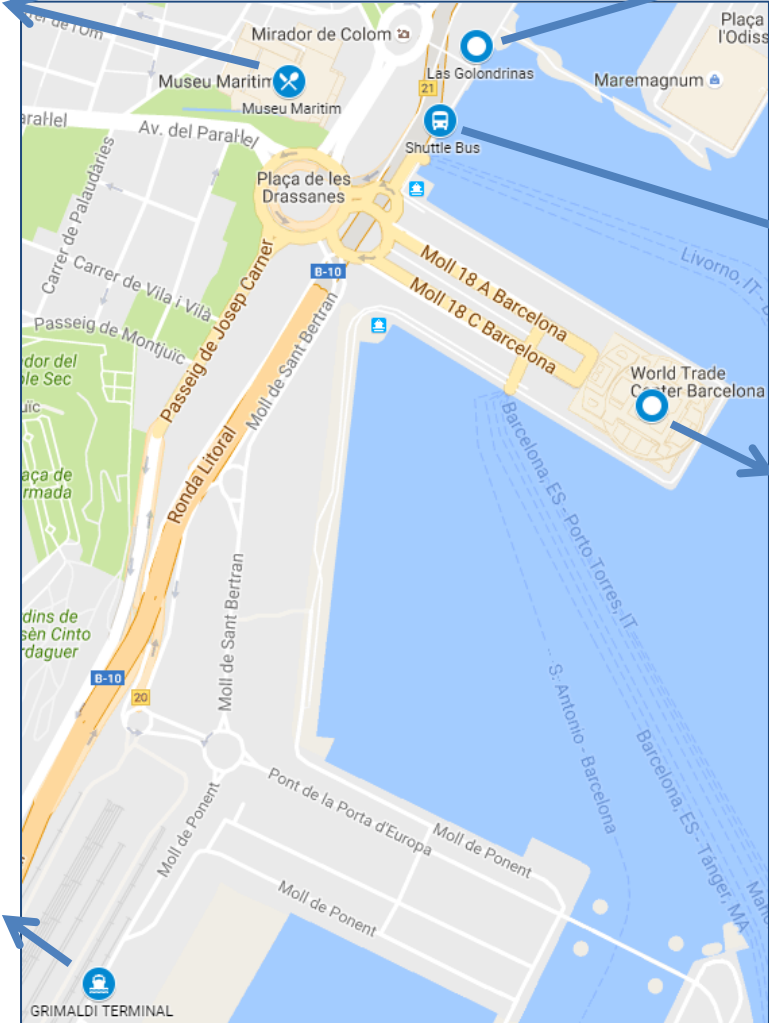

Maritime Museum: Gala Dinner
(Address: Av. de les Drassanes, s/n)

Golondrinas Desk: Martime Tour
(Address: Moll de les Deassanes, s/n)

Shuttle Bus times from cruises bus stop to Grimaldi Terminal:
 - Departures: 19:15; 19:30; 19:45
 - Returns: 21:00; 21:15; 21:30

GRIMALDI TERMINAL
 Wednesday's Networking cocktail
(Address: Moll Costa, s/n)

World Trade Center
 - Conferences at Port Vell Room
 - Farewell lunch at Cube restaurant
(Address: Moll de Barcelona, s/n)